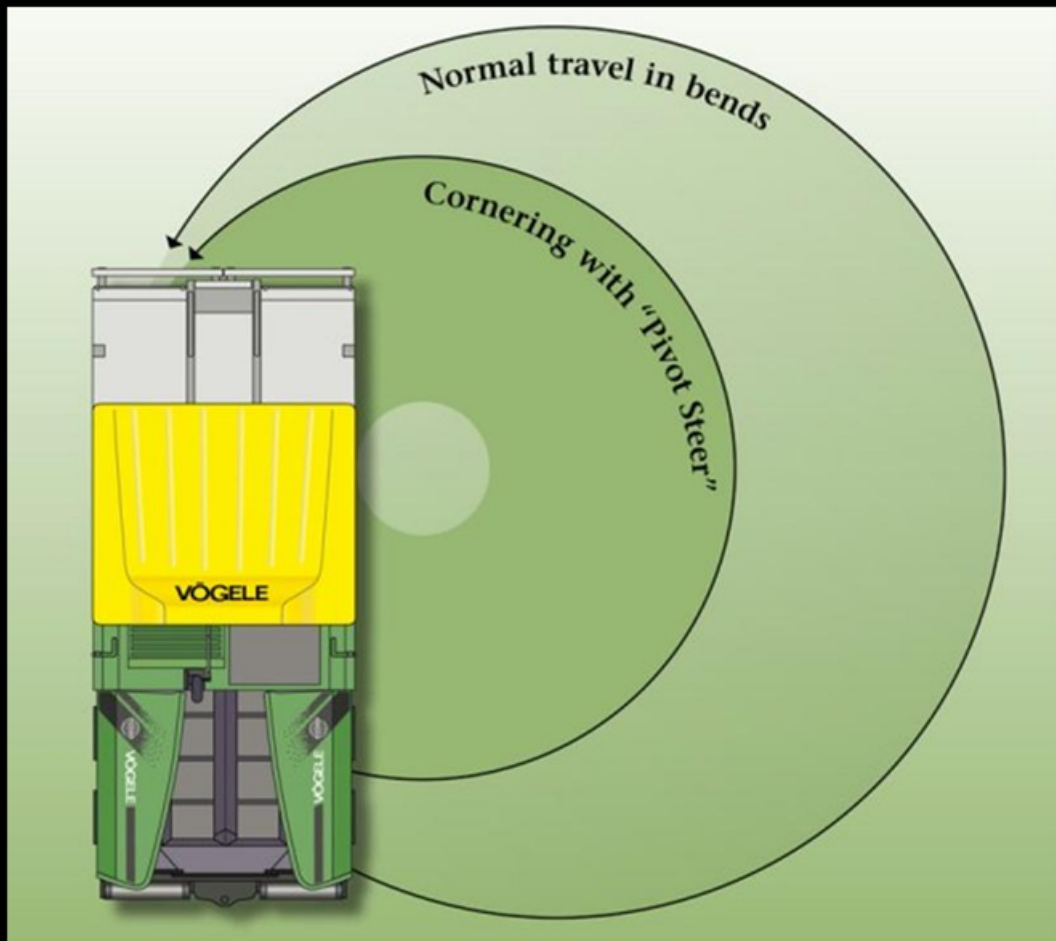

Nationwide

The future is cleverer go green ...

Pivot steer - almost turns on a "sixpence"

The UK's leading paver hire specialist

VÖGELE Pavers

Dash3's available mid in Feb - Dash2's immediately

For future information or to hire, please call michelle
01889 560920 or mail michelle@appavers.co.uk